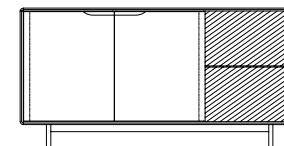

DIMENSIONS (CM)

140×42×75

180×42×75

240×42×75

180×42×75 – open

240×42×75 – open

INVITO STORAGE SYSTEM

SIDEBOARD 90

COLLECTION: Invito
DESIGNER: Michael Schneider

CODE:
SBIN2XXYY
SBIN4XXYY (WITH OPEN
COMPARTMENT)

Commode thickness: 2 cm
Foreparts thickness 2,2 cm
Back thickness: 1,5 cm
Dismantling option: No
Packing: stretch wrap + five layer cardboard box
Packing: 1 piece/packing
Standard foreparts: solid wood
Additional foreparts option: solid wood painted
Color: Ral 7021 – Black Grey, Ral 9018 – Papyrus White,
Ral 6034 – Pastel Turquoise, Ral 9003 – Signal White
All sideboards (height 75 cm) can be wall-mounted
All sideboards can have additional higher base
(example: 180x42x90cm)

DIMENSIONS (CM)

140 × 42 × 90

180 × 42 × 90

240 × 42 × 90

180 × 42 × 90 – open

240 × 420 × 90 – open

WOOD TYPES

OAK