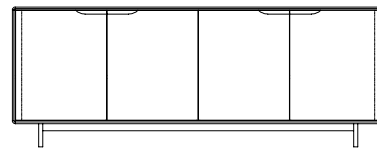

INVITO SIDEBOARD

INVITO STORAGE SYSTEM

SIDEBOARD 75

COLLECTION: Invito
DESIGNER: Michael Schneider

CODE:
SBIN1XXYY
SBIN3XXYY (WITH OPEN COMPARTMENT)

Commode thickness: 2 cm
Foreparts thickness 2,2 cm
Back thickness: 1,5 cm
Dismantling option: No
Packing: stretch wrap + five layer cardboard box
Packing: 1 piece/packing
Standard foreparts: solid wood
Additional foreparts option: solid wood painted
Color: Ral 7021 – Black Grey, Ral 9018 – Papyrus White,
Ral 6034 – Pastel Turquoise, Ral 9003 – Signal White
All sideboards (height 75 cm) can be wall-mounted
All sideboards can have additional higher base
(example: 180x42x90cm)

DIMENSIONS (CM)

140×42×75

180×42×75

240×42×75

180×42×75 – open

240×42×75 – open

INVITO STORAGE SYSTEM

SIDEBOARD 90

COLLECTION: Invito
DESIGNER: Michael Schneider

CODE:
SBIN2XXYY
SBIN4XXYY (WITH OPEN
COMPARTMENT)

Commode thickness: 2 cm
Foreparts thickness 2,2 cm
Back thickness: 1,5 cm
Dismantling option: No
Packing: stretch wrap + five layer cardboard box
Packing: 1 piece/packing
Standard foreparts: solid wood
Additional foreparts option: solid wood painted
Color: Ral 7021 – Black Grey, Ral 9018 – Papyrus White,
Ral 6034 – Pastel Turquoise, Ral 9003 – Signal White
All sideboards (height 75 cm) can be wall-mounted
All sideboards can have additional higher base
(example: 180x42x90cm)

DIMENSIONS (CM)

140 × 42 × 90

180 × 42 × 90

240 × 42 × 90

180 × 42 × 90 – open

240 × 420 × 90 – open

WOOD TYPES

OAK