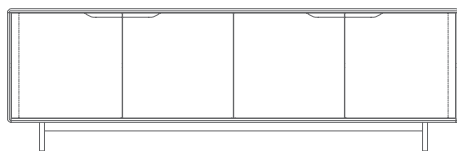

INVITO SIDEBOARD

INVITO STORAGE SYSTEM

SIDEBOARD 75

COLLECTION: Invito
DESIGNER: Michael Schneider

CODE:
SBIN1XXYY
SBIN3XXYY (WITH OPEN COMPARTMENT)

Commode thickness: 2 cm
Foreparts thickness 2,2 cm
Back thickness: 1,5 cm
Dismantling option: No
Packing: stretch wrap + five layer cardboard box
Packing: 1 piece/packing
Standard foreparts: solid wood
Additional foreparts option: solid wood painted
Color: Ral 7021 – Black Grey, Ral 9018 – Papyrus White,
Ral 6034 – Pastel Turquoise, Ral 9003 – Signal White
All sideboards (height 75 cm) can be wall-mounted
All sideboards can have additional higher base
(example: 180x42x90cm)

DIMENSIONS (CM)

140×42×75

180×42×75

240×42×75

180×42×75 – open

240×42×75 – open

INVITO STORAGE SYSTEM

SIDEBOARD 90

COLLECTION: Invito
DESIGNER: Michael Schneider

CODE:
SBIN2XXYY
SBIN4XXYY (WITH OPEN
COMPARTMENT)

Commode thickness: 2 cm
Foreparts thickness 2,2 cm
Back thickness: 1,5 cm
Dismantling option: No
Packing: stretch wrap + five layer cardboard box
Packing: 1 piece/packing
Standard foreparts: solid wood
Additional foreparts option: solid wood painted
Color: Ral 7021 – Black Grey, Ral 9018 – Papyrus White,
Ral 6034 – Pastel Turquoise, Ral 9003 – Signal White
All sideboards (height 75 cm) can be wall-mounted
All sideboards can have additional higher base
(example: 180x42x90cm)

DIMENSIONS (CM)

140 × 42 × 90

180 × 42 × 90

240 × 42 × 90

180 × 42 × 90 – open

240 × 420 × 90 – open

WOOD TYPES

OAK