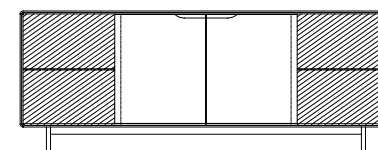

INVITO SIDEBOARD

INVITO STORAGE SYSTEM

SIDEBOARD 75

COLLECTION: Invito
DESIGNER: Michael Schneider

CODE:
SBIN1XXYY
SBIN3XXYY (WITH OPEN COMPARTMENT)

Commode thickness: 2 cm
Foreparts thickness 2,2 cm
Back thickness: 1,5 cm
Dismantling option: No
Packing: stretch wrap + five layer cardboard box
Packing: 1 piece/packing
Standard foreparts: solid wood
Additional foreparts option: solid wood painted
Color: Ral 7021 – Black Grey, Ral 9018 – Papyrus White,
Ral 6034 – Pastel Turquoise, Ral 9003 – Signal White
All sideboards (height 75 cm) can be wall-mounted
All sideboards can have additional higher base
(example: 180x42x90cm)

DIMENSIONS (CM)

140×42×75

180×42×75

240×42×75

180×42×75 – open

240×42×75 – open

INVITO STORAGE SYSTEM

SIDEBOARD 90

COLLECTION: Invito
DESIGNER: Michael Schneider

CODE:
SBIN2XXYY
SBIN4XXYY (WITH OPEN
COMPARTMENT)

Commode thickness: 2 cm
Foreparts thickness 2,2 cm
Back thickness: 1,5 cm
Dismantling option: No
Packing: stretch wrap + five layer cardboard box
Packing: 1 piece/packing
Standard foreparts: solid wood
Additional foreparts option: solid wood painted
Color: Ral 7021 – Black Grey, Ral 9018 – Papyrus White,
Ral 6034 – Pastel Turquoise, Ral 9003 – Signal White
All sideboards (height 75 cm) can be wall-mounted
All sideboards can have additional higher base
(example: 180x42x90cm)

DIMENSIONS (CM)

140 × 42 × 90

180 × 42 × 90

240 × 42 × 90

180 × 42 × 90 – open

240 × 420 × 90 – open

WOOD TYPES

OAK