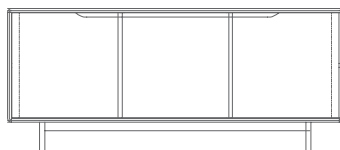

INVITO SIDEBOARD

INVITO STORAGE SYSTEM

SIDEBOARD 75

COLLECTION: Invito
DESIGNER: Michael Schneider

CODE:
SBIN1XXYY
SBIN3XXYY (WITH OPEN COMPARTMENT)

Commode thickness: 2 cm
Foreparts thickness 2,2 cm
Back thickness: 1,5 cm
Dismantling option: No
Packing: stretch wrap + five layer cardboard box
Packing: 1 piece/packing
Standard foreparts: solid wood
Additional foreparts option: solid wood painted
Color: Ral 7021 – Black Grey, Ral 9018 – Papyrus White,
Ral 6034 – Pastel Turquoise, Ral 9003 – Signal White
All sideboards (height 75 cm) can be wall-mounted
All sideboards can have additional higher base
(example: 180x42x90cm)

DIMENSIONS (CM)

140×42×75

180×42×75

240×42×75

180×42×75 – open

240×42×75 – open

INVITO STORAGE SYSTEM

SIDEBOARD 90

COLLECTION: Invito
DESIGNER: Michael Schneider

CODE:
SBIN2XXYY
SBIN4XXYY (WITH OPEN
COMPARTMENT)

Commode thickness: 2 cm
Foreparts thickness 2,2 cm
Back thickness: 1,5 cm
Dismantling option: No
Packing: stretch wrap + five layer cardboard box
Packing: 1 piece/packing
Standard foreparts: solid wood
Additional foreparts option: solid wood painted
Color: Ral 7021 – Black Grey, Ral 9018 – Papyrus White,
Ral 6034 – Pastel Turquoise, Ral 9003 – Signal White
All sideboards (height 75 cm) can be wall-mounted
All sideboards can have additional higher base
(example: 180x42x90cm)

DIMENSIONS (CM)

140 × 42 × 90

180 × 42 × 90

240 × 42 × 90

180 × 42 × 90 – open

240 × 420 × 90 – open

WOOD TYPES

OAK