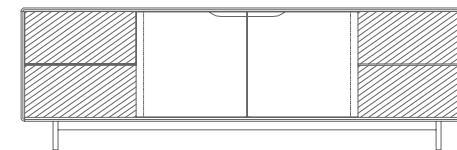

INVITO SIDEBOARD

INVITO STORAGE SYSTEM

SIDEBOARD 75

COLLECTION: Invito
DESIGNER: Michael Schneider

CODE:
SBIN1XXYY
SBIN3XXYY (WITH OPEN COMPARTMENT)

Commode thickness: 2 cm
Foreparts thickness 2,2 cm
Back thickness: 1,5 cm
Dismantling option: No
Packing: stretch wrap + five layer cardboard box
Packing: 1 piece/packing
Standard foreparts: solid wood
Additional foreparts option: solid wood painted
Color: Ral 7021 – Black Grey, Ral 9018 – Papyrus White,
Ral 6034 – Pastel Turquoise, Ral 9003 – Signal White
All sideboards (height 75 cm) can be wall-mounted
All sideboards can have additional higher base
(example: 180x42x90cm)

DIMENSIONS (CM)

140×42×75

180×42×75

240×42×75

180×42×75 – open

240×42×75 – open

INVITO STORAGE SYSTEM

SIDEBOARD 90

COLLECTION: Invito
DESIGNER: Michael Schneider

CODE:
SBIN2XXYY
SBIN4XXYY (WITH OPEN
COMPARTMENT)

Commode thickness: 2 cm
Foreparts thickness 2,2 cm
Back thickness: 1,5 cm
Dismantling option: No
Packing: stretch wrap + five layer cardboard box
Packing: 1 piece/packing
Standard foreparts: solid wood
Additional foreparts option: solid wood painted
Color: Ral 7021 – Black Grey, Ral 9018 – Papyrus White,
Ral 6034 – Pastel Turquoise, Ral 9003 – Signal White
All sideboards (height 75 cm) can be wall-mounted
All sideboards can have additional higher base
(example: 180x42x90cm)

DIMENSIONS (CM)

140 × 42 × 90

180 × 42 × 90

240 × 42 × 90

180 × 42 × 90 – open

240 × 420 × 90 – open

WOOD TYPES

OAK