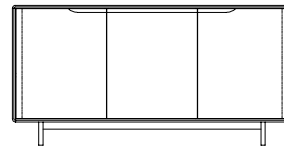

INVITO SIDEBOARD

INVITO STORAGE SYSTEM

SIDEBOARD 75

COLLECTION: Invito
DESIGNER: Michael Schneider

CODE:
SBIN1XXYY
SBIN3XXYY (WITH OPEN COMPARTMENT)

Commode thickness: 2 cm
Foreparts thickness 2,2 cm
Back thickness: 1,5 cm
Dismantling option: No
Packing: stretch wrap + five layer cardboard box
Packing: 1 piece/packing
Standard foreparts: solid wood
Additional foreparts option: solid wood painted
Color: Ral 7021 – Black Grey, Ral 9018 – Papyrus White,
Ral 6034 – Pastel Turquoise, Ral 9003 – Signal White
All sideboards (height 75 cm) can be wall-mounted
All sideboards can have additional higher base
(example: 180x42x90cm)

DIMENSIONS (CM)

140×42×75

180×42×75

240×42×75

180×42×75 – open

240×42×75 – open

INVITO STORAGE SYSTEM

SIDEBOARD 90

COLLECTION: Invito
DESIGNER: Michael Schneider

CODE:
SBIN2XXYY
SBIN4XXYY (WITH OPEN
COMPARTMENT)

Commode thickness: 2 cm
Foreparts thickness 2,2 cm
Back thickness: 1,5 cm
Dismantling option: No
Packing: stretch wrap + five layer cardboard box
Packing: 1 piece/packing
Standard foreparts: solid wood
Additional foreparts option: solid wood painted
Color: Ral 7021 – Black Grey, Ral 9018 – Papyrus White,
Ral 6034 – Pastel Turquoise, Ral 9003 – Signal White
All sideboards (height 75 cm) can be wall-mounted
All sideboards can have additional higher base
(example: 180x42x90cm)

DIMENSIONS (CM)

140 × 42 × 90

180 × 42 × 90

240 × 42 × 90

180 × 42 × 90 – open

240 × 420 × 90 – open

WOOD TYPES

OAK