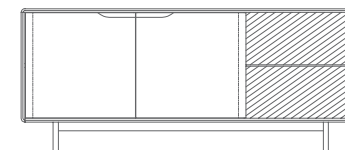

INVITO SIDEBOARD

INVITO STORAGE SYSTEM

SIDEBOARD 75

COLLECTION: Invito
DESIGNER: Michael Schneider

CODE:
SBIN1XXYY
SBIN3XXYY (WITH OPEN COMPARTMENT)

Commode thickness: 2 cm
Foreparts thickness 2,2 cm
Back thickness: 1,5 cm
Dismantling option: No
Packing: stretch wrap + five layer cardboard box
Packing: 1 piece/packing
Standard foreparts: solid wood
Additional foreparts option: solid wood painted
Color: Ral 7021 – Black Grey, Ral 9018 – Papyrus White,
Ral 6034 – Pastel Turquoise, Ral 9003 – Signal White
All sideboards (height 75 cm) can be wall-mounted
All sideboards can have additional higher base
(example: 180x42x90cm)

DIMENSIONS (CM)

140×42×75

180×42×75

240×42×75

180×42×75 – open

240×42×75 – open

INVITO STORAGE SYSTEM

SIDEBOARD 90

COLLECTION: Invito
DESIGNER: Michael Schneider

CODE:
SBIN2XXYY
SBIN4XXYY (WITH OPEN
COMPARTMENT)

Commode thickness: 2 cm
Foreparts thickness 2,2 cm
Back thickness: 1,5 cm
Dismantling option: No
Packing: stretch wrap + five layer cardboard box
Packing: 1 piece/packing
Standard foreparts: solid wood
Additional foreparts option: solid wood painted
Color: Ral 7021 – Black Grey, Ral 9018 – Papyrus White,
Ral 6034 – Pastel Turquoise, Ral 9003 – Signal White
All sideboards (height 75 cm) can be wall-mounted
All sideboards can have additional higher base
(example: 180x42x90cm)

DIMENSIONS (CM)

140 × 42 × 90

180 × 42 × 90

240 × 42 × 90

180 × 42 × 90 – open

240 × 420 × 90 – open

WOOD TYPES

OAK