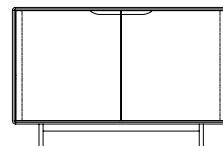

DIMENSIONS (CM)

140×42×75

180×42×75

240×42×75

180×42×75 – open

240×42×75 – open

INVITO STORAGE SYSTEM

SIDEBOARD 90

COLLECTION: Invito
DESIGNER: Michael Schneider

CODE:
SBIN2XXYY
SBIN4XXYY (WITH OPEN
COMPARTMENT)

Commode thickness: 2 cm
Foreparts thickness 2,2 cm
Back thickness: 1,5 cm
Dismantling option: No
Packing: stretch wrap + five layer cardboard box
Packing: 1 piece/packing
Standard foreparts: solid wood
Additional foreparts option: solid wood painted
Color: Ral 7021 – Black Grey, Ral 9018 – Papyrus White,
Ral 6034 – Pastel Turquoise, Ral 9003 – Signal White
All sideboards (height 75 cm) can be wall-mounted
All sideboards can have additional higher base
(example: 180x42x90cm)

DIMENSIONS (CM)

140 × 42 × 90

180 × 42 × 90

240 × 42 × 90

180 × 42 × 90 – open

240 × 420 × 90 – open

WOOD TYPES

OAK