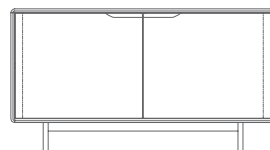

INVITO SIDEBOARD

INVITO STORAGE SYSTEM

SIDEBOARD 75

COLLECTION: Invito
DESIGNER: Michael Schneider

CODE:
SBIN1XXYY
SBIN3XXYY (WITH OPEN COMPARTMENT)

Commode thickness: 2 cm
Foreparts thickness 2,2 cm
Back thickness: 1,5 cm
Dismantling option: No
Packing: stretch wrap + five layer cardboard box
Packing: 1 piece/packing
Standard foreparts: solid wood
Additional foreparts option: solid wood painted
Color: Ral 7021 – Black Grey, Ral 9018 – Papyrus White,
Ral 6034 – Pastel Turquoise, Ral 9003 – Signal White
All sideboards (height 75 cm) can be wall-mounted
All sideboards can have additional higher base
(example: 180x42x90cm)

DIMENSIONS (CM)

140×42×75

180×42×75

240×42×75

180×42×75 – open

240×42×75 – open

INVITO STORAGE SYSTEM

SIDEBOARD 90

COLLECTION: Invito
DESIGNER: Michael Schneider

CODE:
SBIN2XXYY
SBIN4XXYY (WITH OPEN
COMPARTMENT)

Commode thickness: 2 cm
Foreparts thickness 2,2 cm
Back thickness: 1,5 cm
Dismantling option: No
Packing: stretch wrap + five layer cardboard box
Packing: 1 piece/packing
Standard foreparts: solid wood
Additional foreparts option: solid wood painted
Color: Ral 7021 – Black Grey, Ral 9018 – Papyrus White,
Ral 6034 – Pastel Turquoise, Ral 9003 – Signal White
All sideboards (height 75 cm) can be wall-mounted
All sideboards can have additional higher base
(example: 180x42x90cm)

DIMENSIONS (CM)

140 × 42 × 90

180 × 42 × 90

240 × 42 × 90

180 × 42 × 90 – open

240 × 420 × 90 – open

WOOD TYPES

OAK