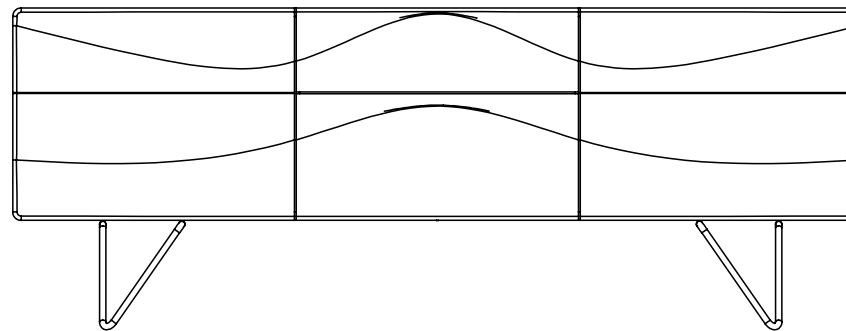

LASTA SIDEBOARD

LASTA SIDEBOARD

LEGS 1

COLLECTION: Lasta
DESIGNER: Ado Avdagić

CODE: SBAA1XXYY

Commode thickness: 2 cm
Foreparts thickness: 5 cm
Thickness of stainless steel: Ø 1,5 cm
Dismantling option: No
Packing: stretch wrap + five layer cardboard box
Packing: 1 piece/packing
Standard base: stainless steel construction
Additional options: wooden base 5 cm (on request)

DIMENSIONS (CM)

160×51×70

180×51×70

200×51×70

220×51×70

LASTA SIDEBOARD

LEGS 2

COLLECTION: Lasta
DESIGNER: Ado Avdagić

CODE: SBAA2XXYY

Commode thickness: 2 cm
Foreparts thickness: 5 cm
Thickness of stainless steel: Ø 1,5 cm
Dismantling option: No
Packing: stretch wrap + five layer cardboard box
Packing: 1 piece/packing
Standard base: stainless steel construction
Additional options: wooden base 5 cm (on request)

DIMENSIONS (CM)

160×51×70

180×51×70

200×51×70

220×51×70

WOOD TYPES

OAK

CHERRY