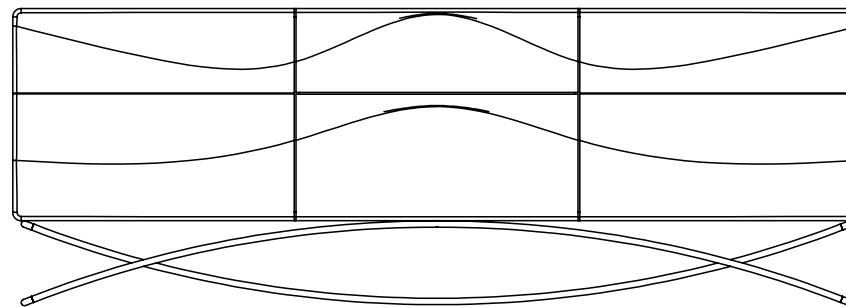

LASTA SIDEBOARD

LASTA SIDEBOARD

LEGS 1

COLLECTION: Lasta
DESIGNER: Ado Avdagić

CODE: SBAA1XXYY

Commode thickness: 2 cm
Foreparts thickness: 5 cm
Thickness of stainless steel: Ø 1,5 cm
Dismantling option: No
Packing: stretch wrap + five layer cardboard box
Packing: 1 piece/packing
Standard base: stainless steel construction
Additional options: wooden base 5 cm (on request)

DIMENSIONS (CM)

160×51×70

180×51×70

200×51×70

220×51×70

LASTA SIDEBOARD

LEGS 2

COLLECTION: Lasta
DESIGNER: Ado Avdagić

CODE: SBAA2XXYY

Commode thickness: 2 cm
Foreparts thickness: 5 cm
Thickness of stainless steel: Ø 1,5 cm
Dismantling option: No
Packing: stretch wrap + five layer cardboard box
Packing: 1 piece/packing
Standard base: stainless steel construction
Additional options: wooden base 5 cm (on request)

DIMENSIONS (CM)

160×51×70

180×51×70

200×51×70

220×51×70

WOOD TYPES

OAK

CHERRY