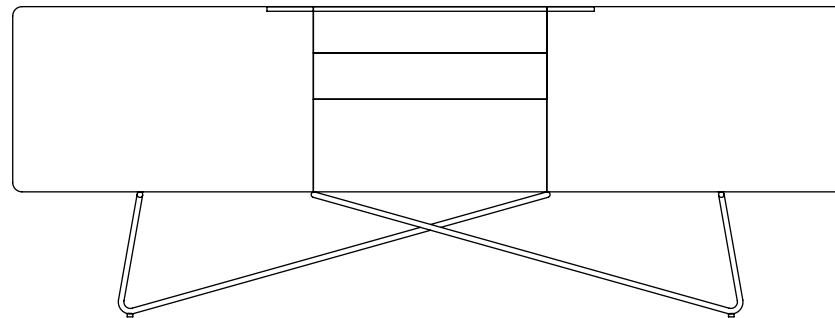

The background is a solid red color with several thick, white, wavy lines that create a sense of movement and depth. The lines are irregular and organic in shape, resembling a stylized topographic map or a series of concentric, flowing shapes.

LINEA SIDEBOARD

LINEA SIDEBOARD

COLLECTION: Linea
DESIGNER: Salih Teskeredžić

CODE: SBLIXYY

Commode and foreparts thickness: 2 cm
Drawers interior: medium density fibre 1.6 cm
coloured in RAL 9010
Construction: fi 1,2 cm matt ground stainless steel
Fittings: Push-click Blum Schachermayer
Dismantling option: No
Foreparts: following growth rings structure, the
whole forepart is made of one-length wood
Packaging: stretch wrap + five-layer cardboard box
Packaging: 1 piece/packaging

DIMENSIONS (CM)

160×40×68

180×40×68

200×40×68

WOOD TYPES

OAK

CHERRY

MAPLE