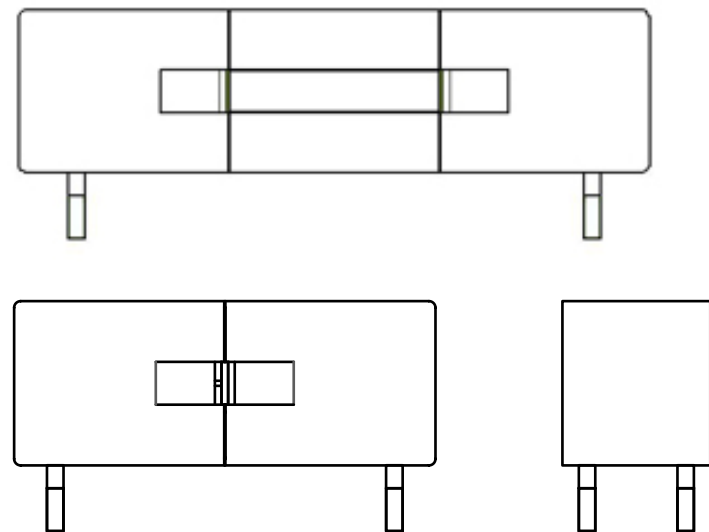

The background of the image consists of several thick, wavy, concentric lines in a vibrant red color. These lines create a sense of depth and movement, resembling a stylized fingerprint or a topographical map. The lines are set against a solid red background, creating a monochromatic but dynamic visual effect.

SLY
SIDEBOARD

SLY SIDEBOARD

COLLECTION: Sly
DESIGNER: Gabriela Bellon

CODE: SBSYXXYY

Commode and foreparts thickness: 2 cm

Legs diameter: \varnothing 5 cm

Fittings: Blum – full draw out option- Schachermayer

Drawer interior: solid wood – one length 1,6 cm, back side – solid wood –

Dismantling option: No

Foreparts: following growth rings structure, the whole forepart is made of one-length wood

RAL codes: RAL 6018 yellow green, RAL 2011 deep walnut, RAL 7021 black grey, RAL7039 quartz grey

Packaging: stretch wrap + five-layer cardboard box

Packaging: 1 piece/Packaging

DIMENSIONS (CM)

192 × 47 × 70

128 × 47 × 70

WOOD TYPES

OAK

CHERRY