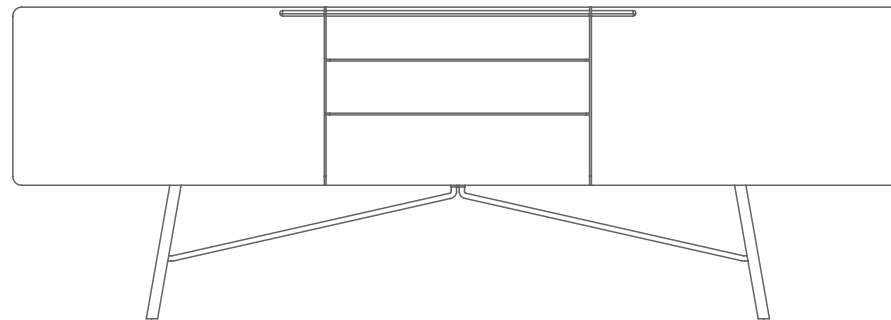

The background is a solid red color with several thick, white, wavy lines that create a sense of movement and depth. The lines are irregular and flow across the frame, resembling a stylized topographic map or a liquid surface.

TESA **SIDEBOARD**

TESA SIDEBOARD

COLLECTION: Tesa
DESIGNER: Salih Teskeredžić

CODE: SBTEXXY

Drawers interior: Solid Wood
Fittings: Push-Click Blum Schachermayer
Legs: Ø 1,2 cm matt grounded stainless steel in combination with wood
Foreparts: following growth rings structure. The whole forepart is made of one-length wood
Dismantling option: No
Packaging: stretch wrap + five-layer cardboard box
Packaging: 1 piece/package

DIMENSIONS (CM)

160 × 41 × 70

180 × 41 × 70

200 × 41 × 70

WOOD TYPES

OAK

CHERRY

MAPLE